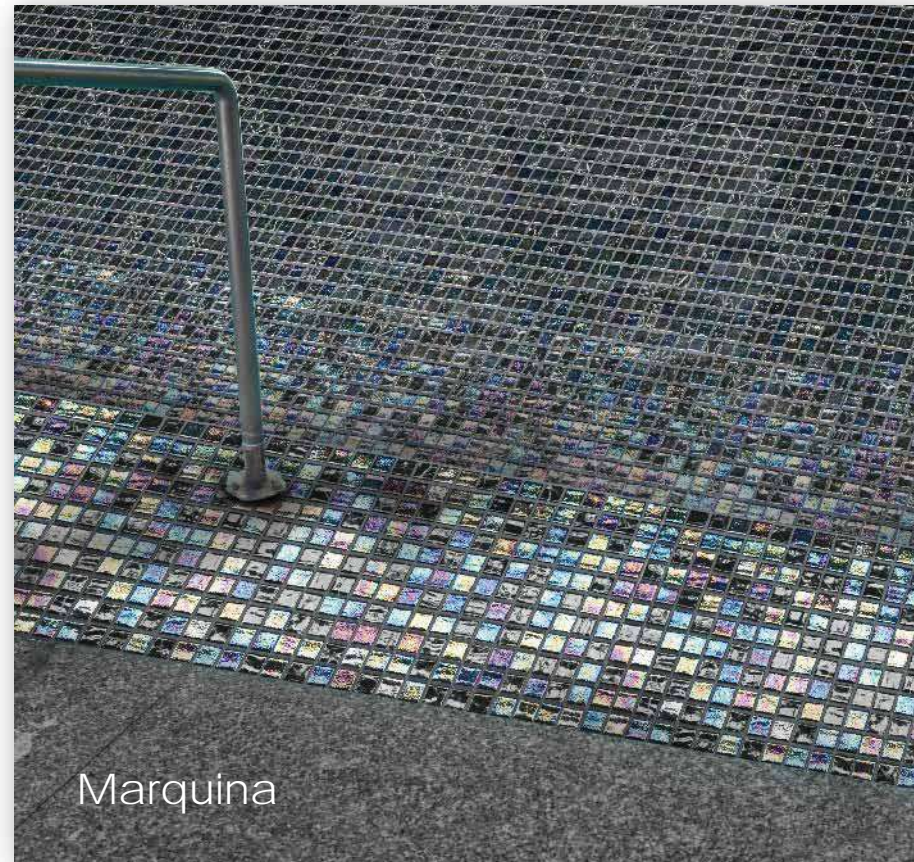

Seychelles is supplied in the classic 25x25 mm format

Marquina

Silver grey

Opal

Ocean

Marquina

Seychelles

Bali & Venato