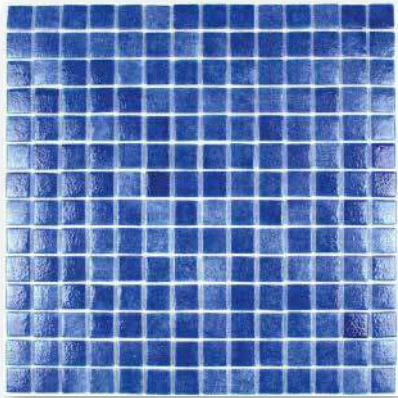

Classic glass
Shaded iron blue

Volga

San Lorenzo

Yukon

Missouri

Danubio

Nelson

Tamesis