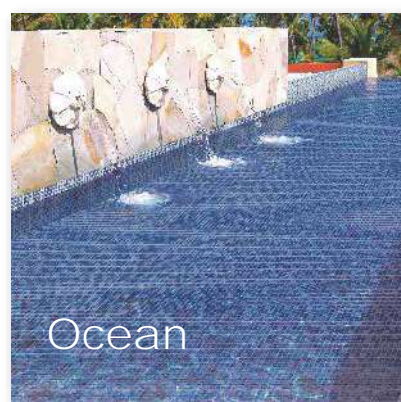

Seychelles is supplied in the classic 25x25 mm format

Marquina

Silver grey

Opal

Ocean

Marquina

Seychelles

Bali & Venato