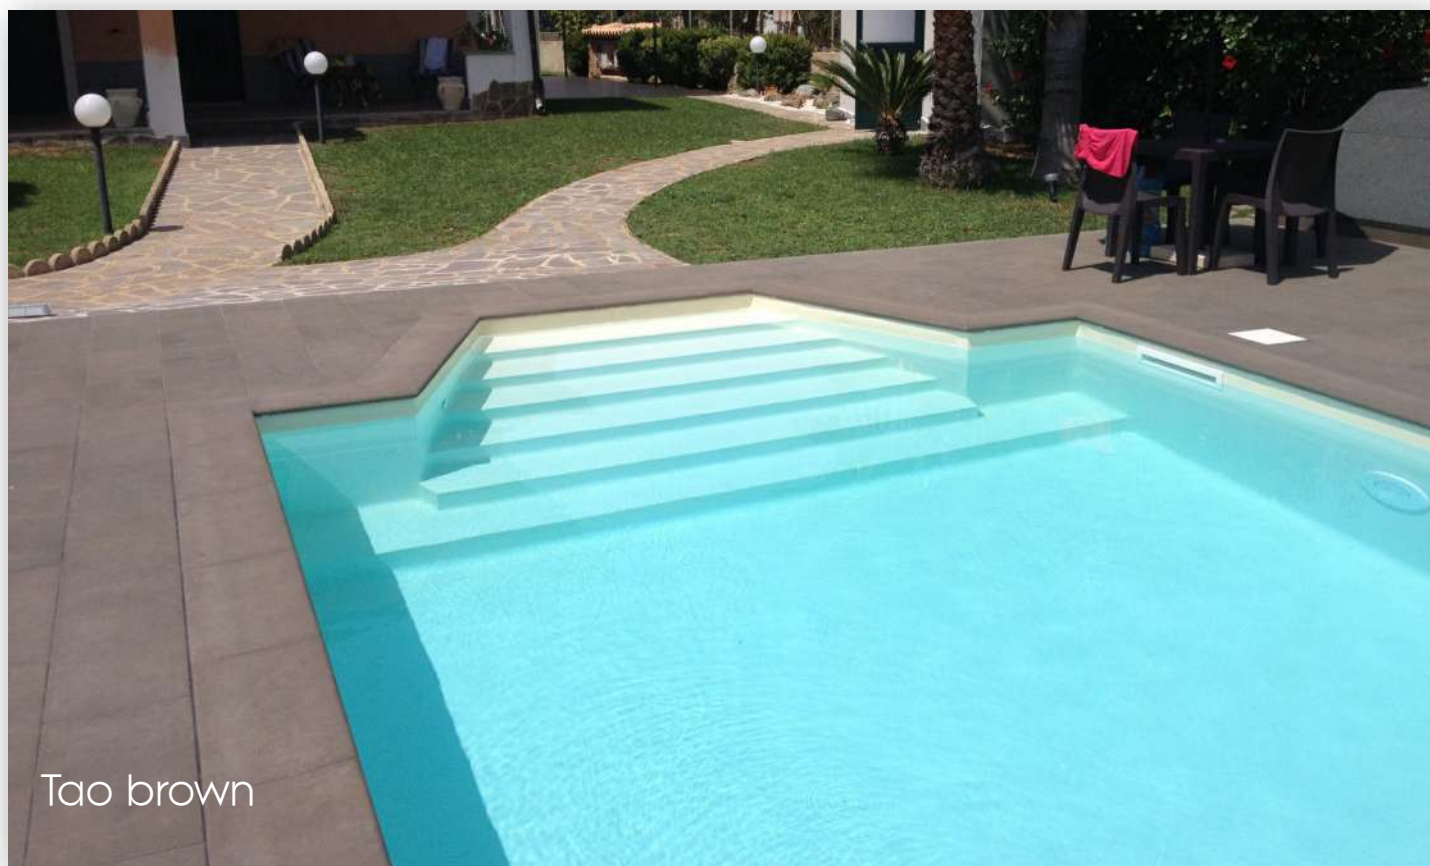

Tao

As the name suggests the Tao series brings a simpler, more understated finish to our collection of pool surround tiles.

Tao is available in three size formats and in smooth and R10 "C" anti slip surfaces making Tao suitable for use in all domestic and commercial projects.

A full range of special pieces is available in the Tao series from skimmer edges, finger grips and several options of gratings. All possibilities are accounted for.

SIZES available 48.8x79.2 cm and 31x62.6 cm and 31x31 cm