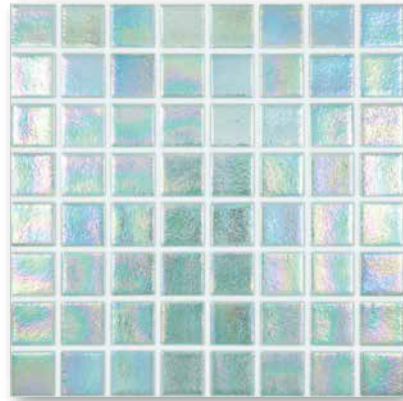

The Abalone range is available in seven colours in the increasingly popular 38x38 mm format. All colours are fully lustrated making Abalone one of our most luxurious mosaics. The perfect solution for any pool or spa project.

Abalone