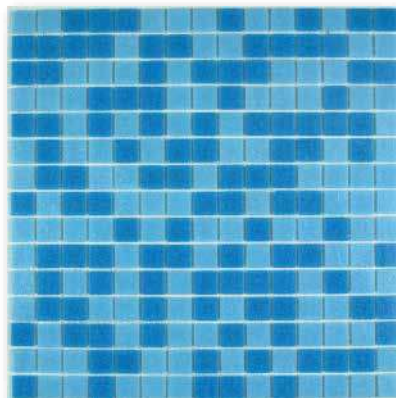

KT Series

Bali blend

There is no compromise in quality despite the surprisingly competitive price of the KT classic range.

Four blends and five plain colours are offered in the classic 20x20 mm format.

All mounted on waterproof mesh for ease of installation