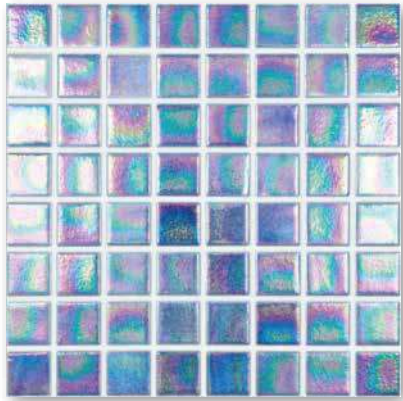

The Abalone range is available in seven colours in the increasingly popular 38x38 mm format. All colours are fully lustrated making Abalone one of our most luxurious mosaics. The perfect solution for any pool or spa project.

Abalone