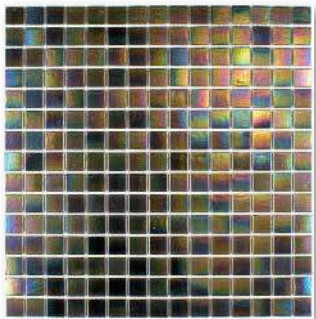

Pewter

Gold veined & Iridium