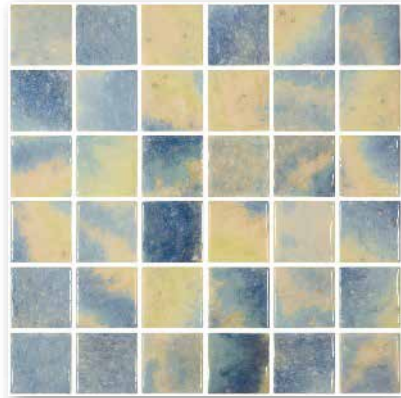

Cincuenta Bali blend