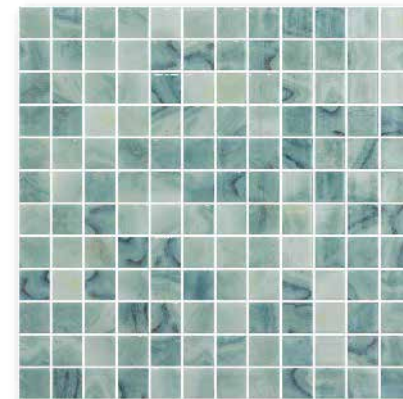

Bali grey stone

Bali & Venato

Bali stone

Bali grey stone

Bali blend

Bali sea green

Bali stone has a satin finish, mimicking the natural stone that is its inspiration. The range is completed with three high gloss companions.