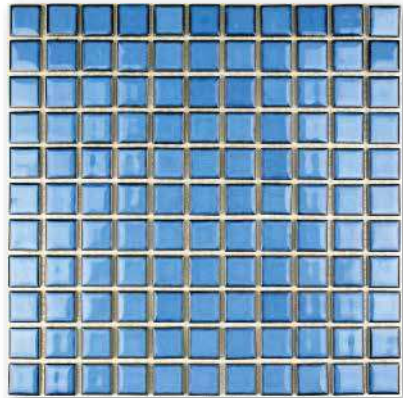

Cobalt blue

Gloss white

Pacific blue

An all time classic and still one of the most widely used pool mosaics across the globe. Simple gloss glazed ceramic mosaic mounted on waterproof mesh for ease of installation.