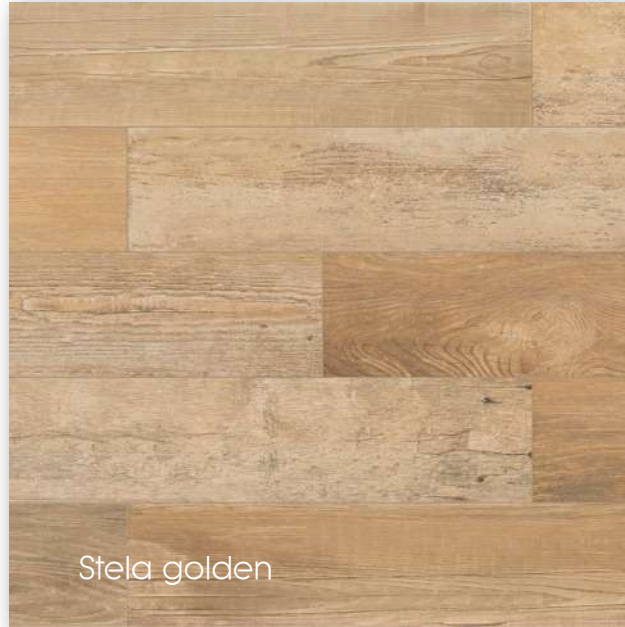

Pietro

Stela
Grey

Stela

Stela dark

Stela golden

Stela grey

Stela white

Stela is the companion series to the Pietro range. Digital technology allows the creation of the most realistic wood effect surfaces yet seen on porcelain tiles. Stela works well on its own but also in combination with the coordinating colours of Pietro