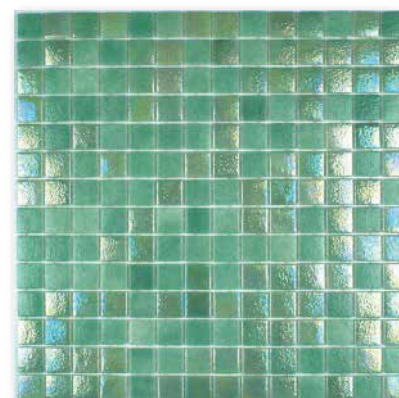

Islands

Mikonos

The island series is now a firm favourite in our comprehensive mosaic collection. It features eleven colour ways in glass mosaic based on classic colours but with the addition of a proportion of lustre finish pieces on every sheet to give that extra sparkle.