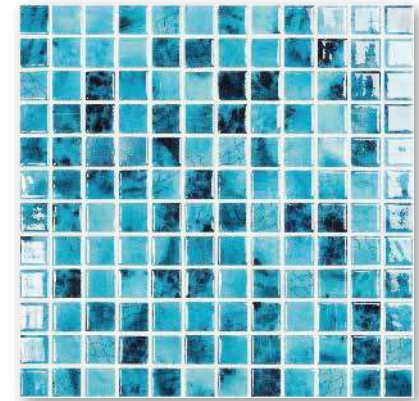

Eden

Eden pool

New for 2020 is the Eden collection. Eden is inspired by the beauty of nature. Stone, shells and natural woodland colours are created using the latest digital technology.

Eden is available in the classic 25x25 mm format and also in the increasingly popular 38x38 mm size.

Eden is set to be a firm favourite with those who need a more natural look to their pool.