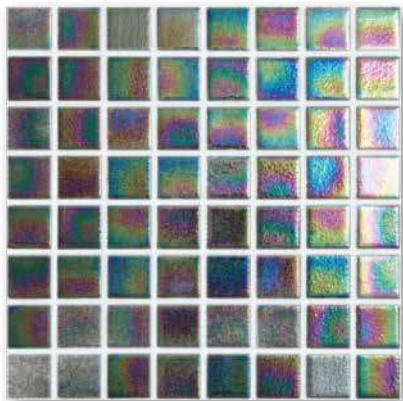

Abalone sky

Abalone pewter