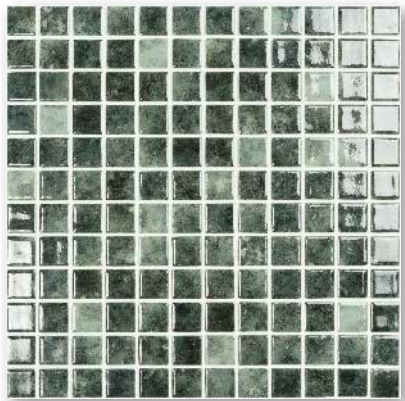

Eden forest