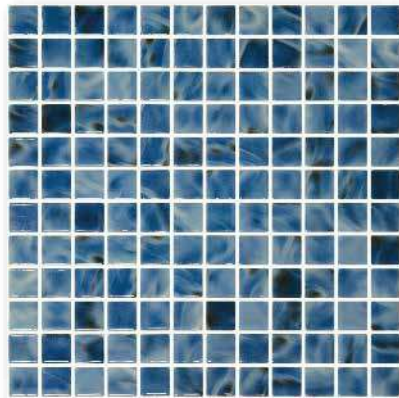

We are delighted to include in our pool and spa collection the South Sea mosaic range. This range is designed using the latest digital printing techniques. Natural surfaces of water and seashells are the inspiration for these distinctive state of the art products.

South seas

Tuvalu