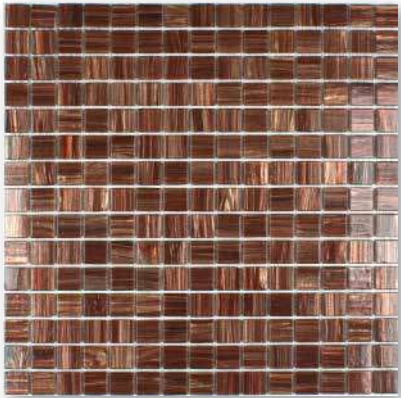

Eden is available in the classic 25x25 mm format and also in the increasingly popular 38x38 mm size.

Eden is set to be a firm favourite with those who need a more natural look to their pool.

Gold vein
Islay