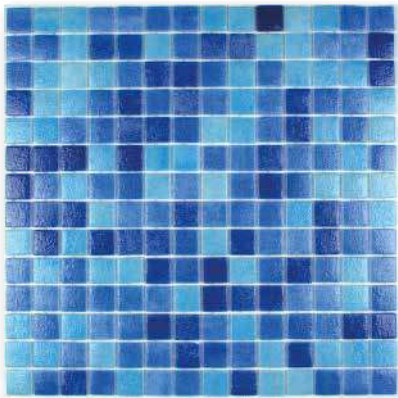

Classic glass
Shaded iron blue

Volga

San Lorenzo

Yukon

Missouri

Danubio

Nelson

Tamesis