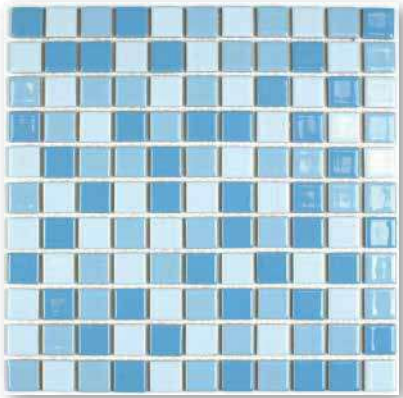

Marine blend