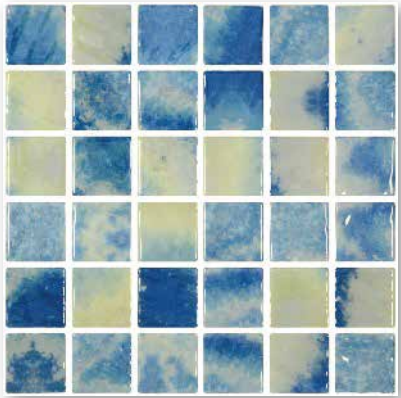

Cincuenta aquamarine