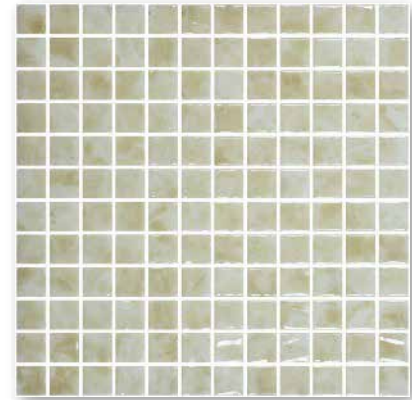

Aegean

The Aegean series of glass mosaics once again takes its inspiration from nature with its surfaces inspired by water and seashells. Aegean offers a softer and more restrained effect than the Spirit and South Seas, but with no compromise in quality. Perfect for use in all wet leisure areas.

Make full use of our sample service for any of our mosaics to ensure the success of your selection.