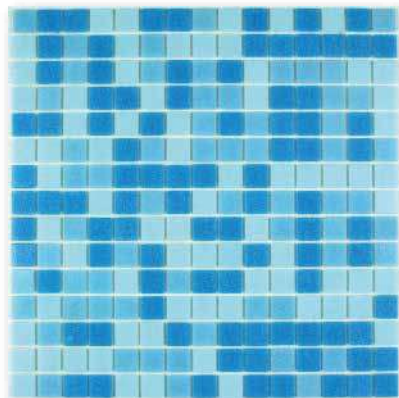

Bermudan blend