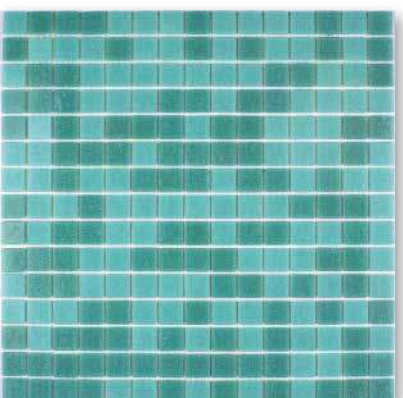

Black

Bahamas blend

Bermudan blend

There is no compromise in quality despite the surprisingly competitive price of the KT classic range.

Four blends and five plain colours are offered in the classic 20x20 mm format.