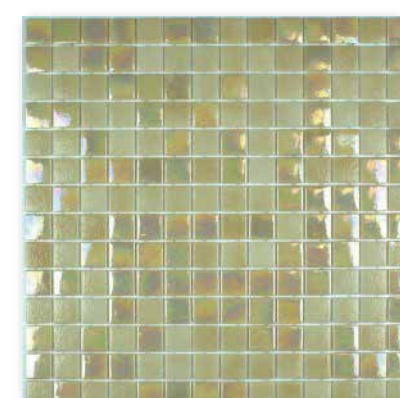

Mallorca

The island series is now a firm favourite in our comprehensive mosaic collection. It features eleven colour ways in glass mosaic based on classic colours but with the addition of a proportion of lustre finish pieces on every sheet to give that extra sparkle.