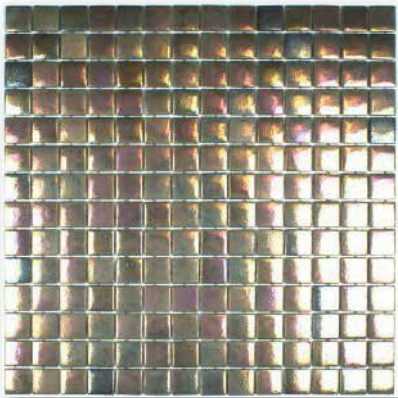

Abalone

Aqualuxe
Ischia

Pantelleria

Molara

Palmaria

The nineteen colours of the Aqualuxe collection represent unashamed luxury in glass mosaic. All are fully lustred giving an iridescent effect which is especially pleasing in water. All aqualuxe products are available in 25x25 mm and 50x50 mm formats and with anti slip options.