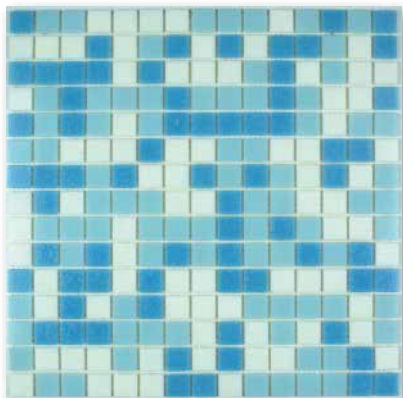

KT Series

Hawaiian blend