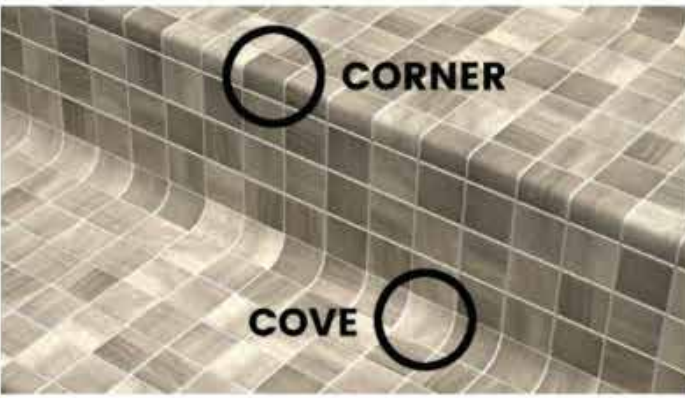

All mounted on waterproof mesh for ease of installation

Special Pieces

With the same texture as our non-slip mosaics, our **Corner** and **Cove** pieces create a premium finish for your project.

DISCOVER THE SPECIAL PIECES