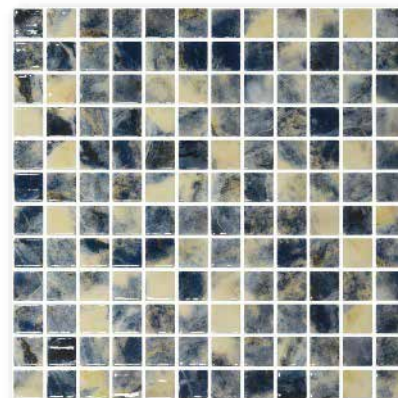

We are delighted to include in our pool and spa collection the South Sea mosaic range. This range is designed using the latest digital printing techniques. Natural surfaces of water and seashells are the inspiration for these distinctive state of the art products.

South seas

Tonga