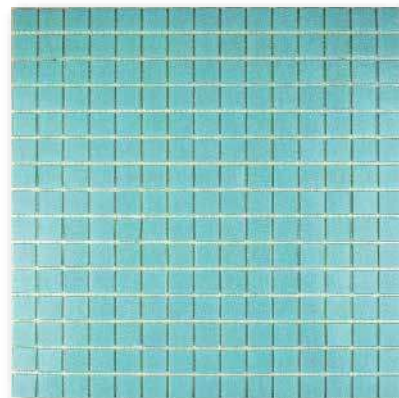

KT Series

Light blue

There is no compromise in quality despite the surprisingly competitive price of the KT classic range.

Four blends and five plain colours are offered in the classic 20x20 mm format.

All mounted on waterproof mesh for ease of installation