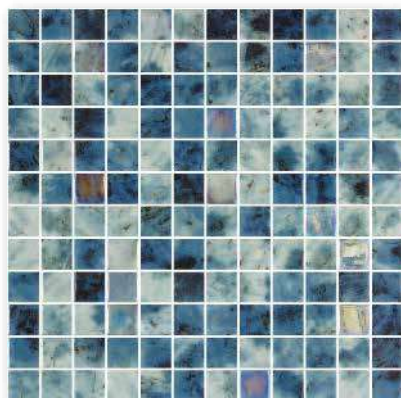

Odyssey sky blue

Odyssey pale blue

Odyssey rich blue

Odyssey agate

Odyssey Mariana

Odyssey Aegean

The Odyssey collection has been assembled from products using the latest digital print technology and features textures found in nature. Deep and Ocean have soft feel matt surfaces whilst Aegean, Lustre, Pearl and Mariana include a proportion of lustred pieces for that added sparkle. All are presented on polyurethane mesh making them ideal for swimming pool and all wet leisure installations.