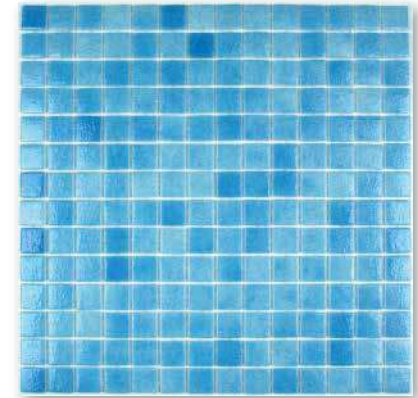

Classic glass
Shaded iron blue

Volga

San Lorenzo

Yukon

Missouri

Danubio

Nelson

Tamesis