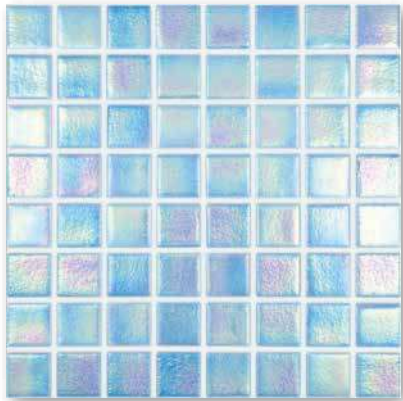

Abalone indigo