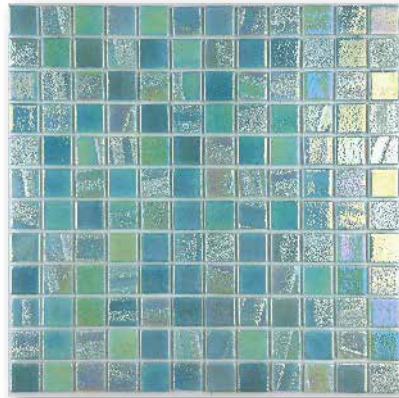

Available in 25x25 mm format and mounted on HTK thermo polymer mesh Texturas and Urban Chic offer the complete solution.

Duna

Hawaii

Turquoise

Hawaii grey

Hawaii blue

Hawaii turquoise

Hawaii white