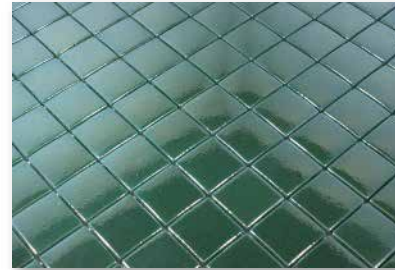

Abalone

Aqualuxe
Ischia

Pantelleria

Molara

Palmaria

The nineteen colours of the Aqualuxe collection represent unashamed luxury in glass mosaic. All are fully lustred giving an iridescent effect which is especially pleasing in water. All aqualuxe products are available in 25x25 mm and 50x50 mm formats and with anti slip options.