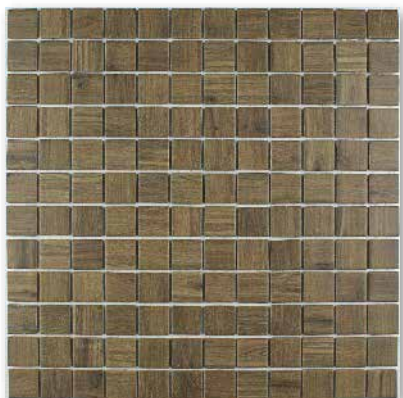

Hawaii white

Maderas ebony