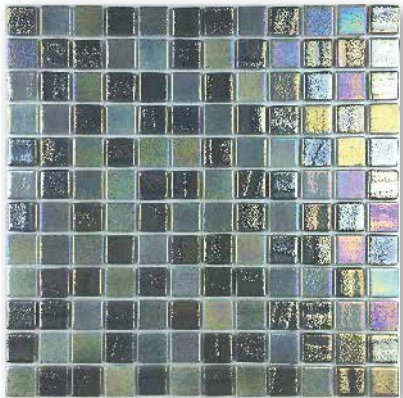

Hawaii & Maderas

Hawaii is unique in our collection of pool and spa mosaics in that it is made up of a combination of coloured, lusted and textured pieces. Hawaii is available in five colours in the ever popular 25x25 mm format.

Maderas is the product of the latest digital technology, with lifelike wood effect glazes with a silk feel finish. Four natural colours are available.