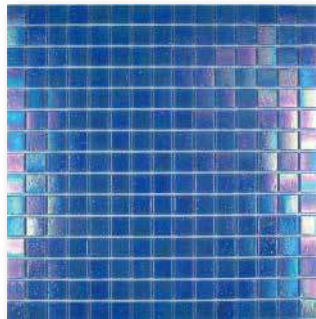

Azure

Gold veined & Iridium