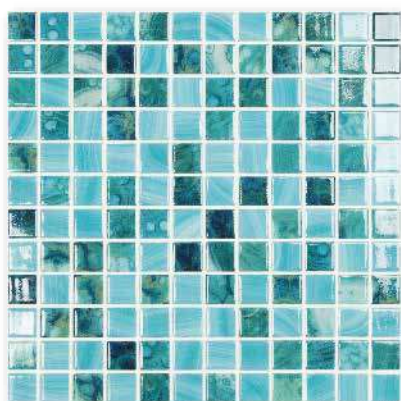

Eden turquoise

New for 2020 is the Eden collection. Eden is inspired by the beauty of nature. Stone, shells and natural woodland colours are created using the latest digital technology.

Eden is available in the classic 25x25 mm format and also in the increasingly popular 38x38 mm size.

Eden is set to be a firm favourite with those who need a more natural look to their pool.