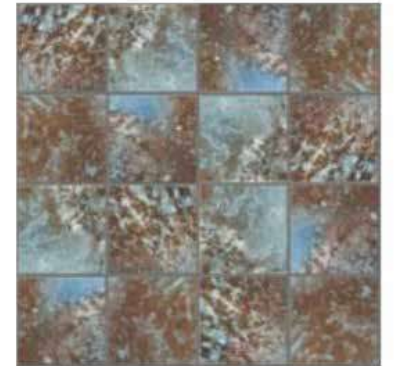

Ocean Coral Bay