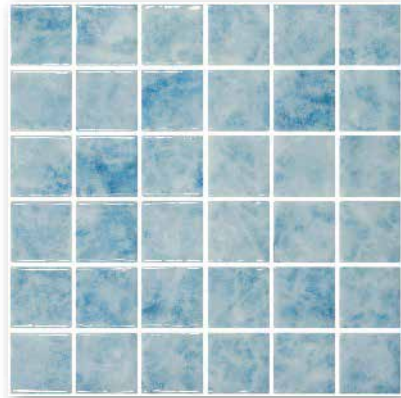

Cincuenta Naxos