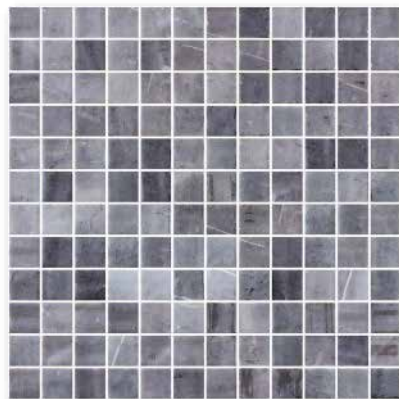

Bali grey stone