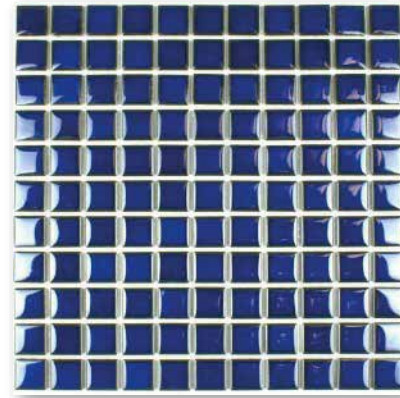

Cobalt blue

Gloss white

Pacific blue

An all time classic and still one of the most widely used pool mosaics across the globe. Simple gloss glazed ceramic mosaic mounted on waterproof mesh for ease of installation.