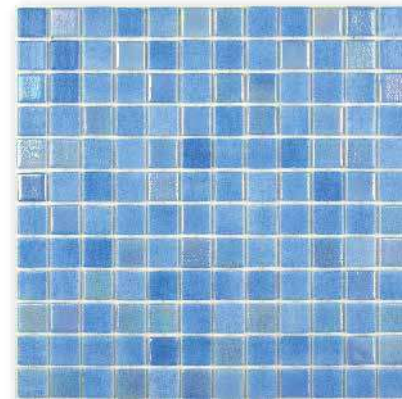

Venato silver mix

Mediterranean
Lagoon blue

Lagoon blue

Ocean blue

Sky blue

Charcoal

Silver grey

Ocen 25 mm

Lagoon 25 mm

Aqua

Peppermint

Sky blue 25 mm

Mediterranean is a series of seven colours of glass mosaic in the increasingly popular 38x38 mm format.

Mediterranean is “part lustred” and achieves a great look within an affordable budget.