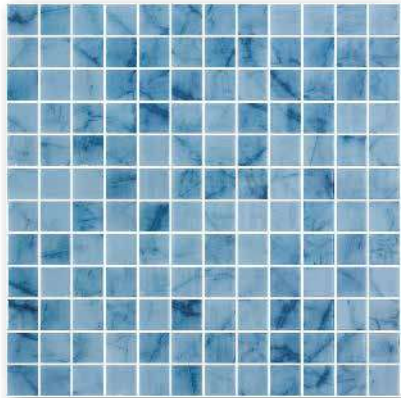

Odyssey sky blue

Odyssey pale blue

Odyssey rich blue

Odyssey agate

Odyssey Mariana

Odyssey Aegean

The Odyssey collection has been assembled from products using the latest digital print technology and features textures found in nature. Deep and Ocean have soft feel matt surfaces whilst Aegean, Lustre, Pearl and Mariana include a proportion of lustred pieces for that added sparkle. All are presented on polyurethane mesh making them ideal for swimming pool and all wet leisure installations.