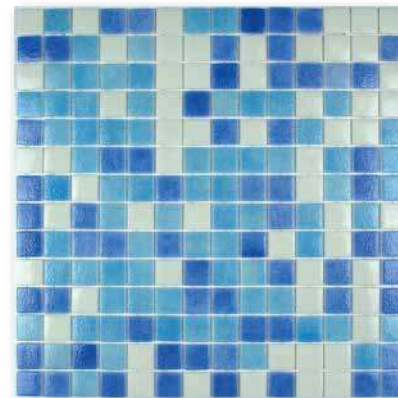

Classic glass
Shaded iron blue

Volga

San Lorenzo

Yukon

Missouri

Danubio

Nelson

Tamesis