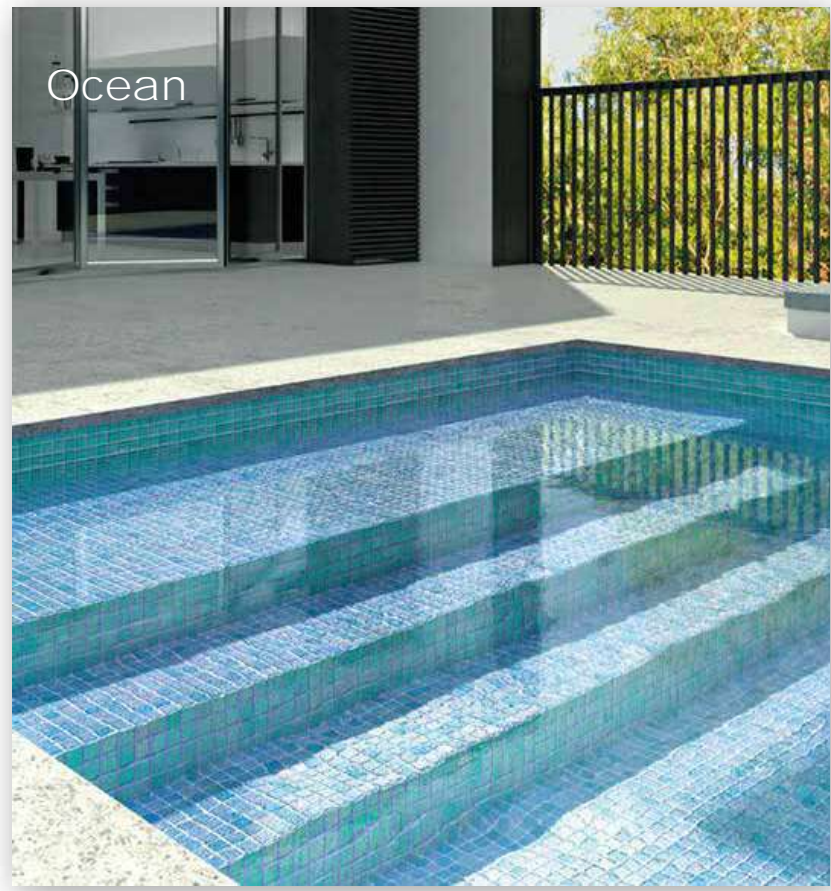

Abalone titanium

The Abalone range is available in seven colours in the increasingly popular 38x38 mm format. All colours are fully lustrated making Abalone one of our most luxurious mosaics. The perfect solution for any pool or spa project.

Abalone