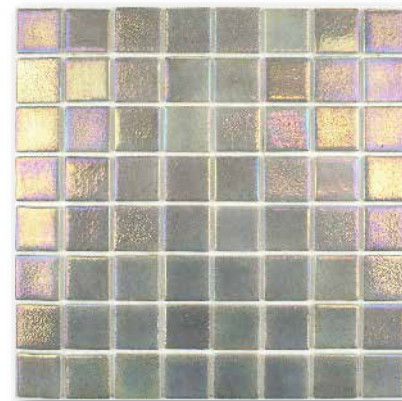

The Abalone range is available in seven colours in the increasingly popular 38x38 mm format. All colours are fully lustrated making Abalone one of our most luxurious mosaics. The perfect solution for any pool or spa project.

Abalone