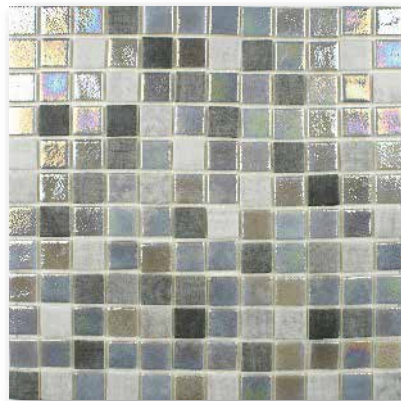

Silver grey